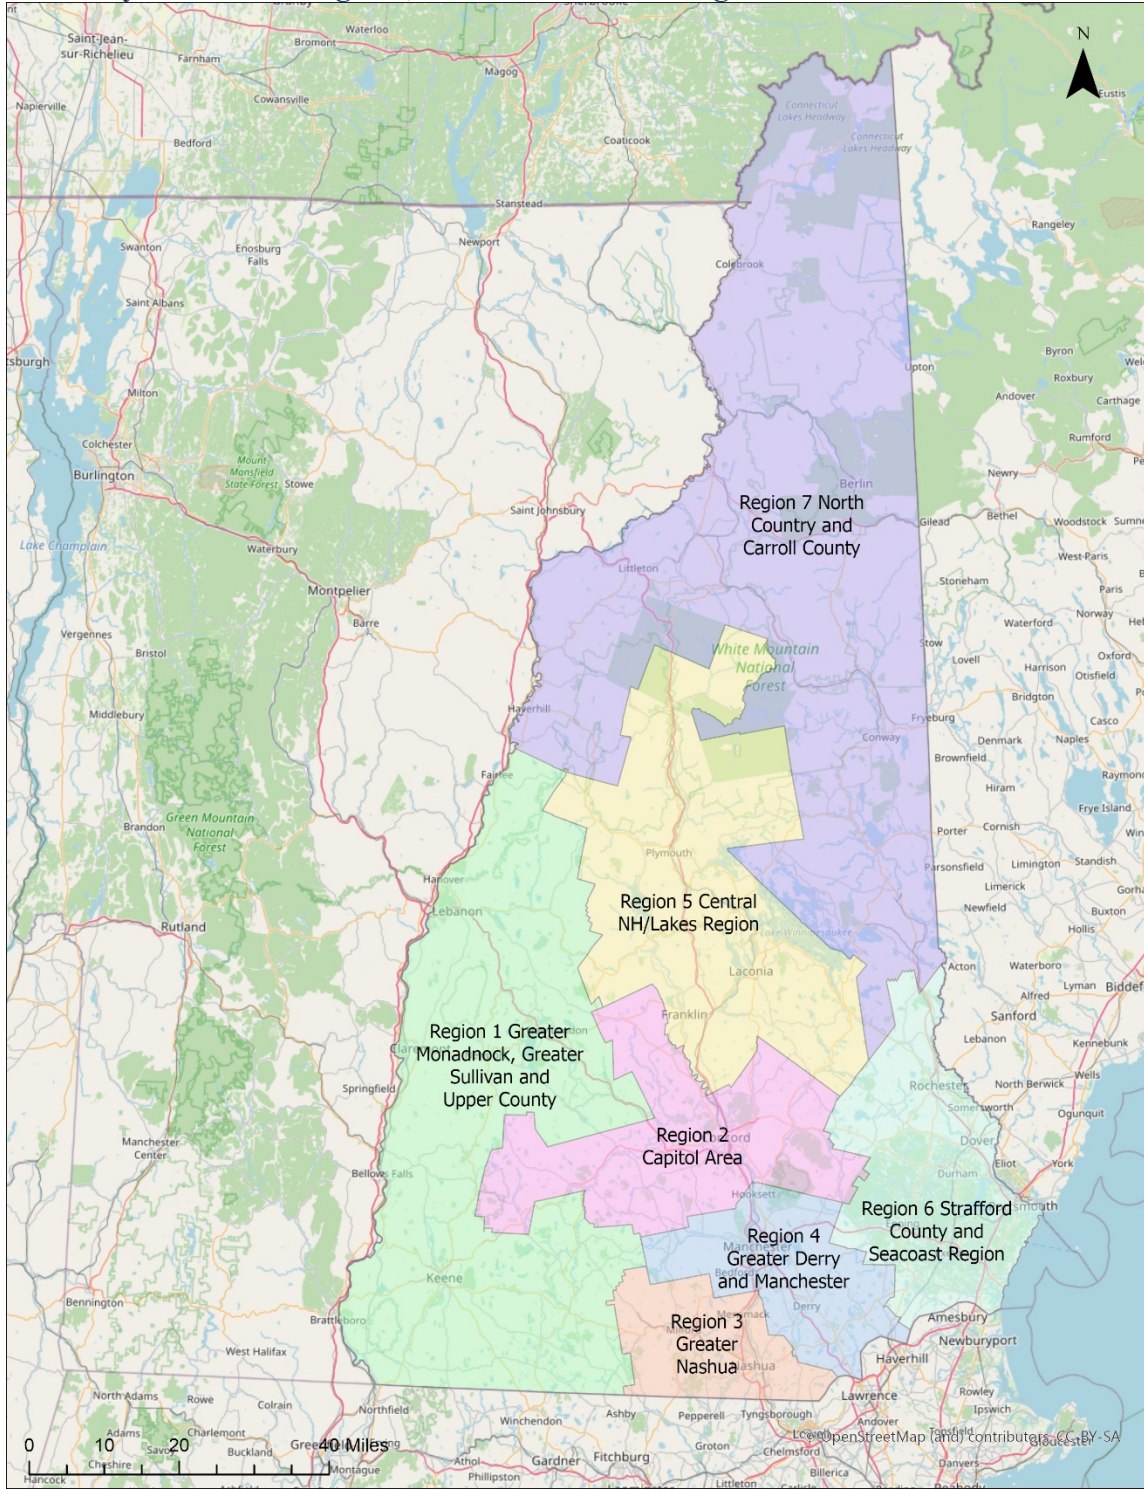

New Hampshire's Preschool Development Grant

NH Early Childhood Regions, and Towns within Regions

New Hampshire's Preschool Development Grant

Region 1 Greater Monadnock, Greater Sullivan and Upper County

Acworth	Gilsum	Marlborough	Sullivan
Alstead	Goshen	Marlow	Sunapee
Antrim	Grafton	Nelson	Surry
Bennington	Grantham	New Ipswich	Sutton
Bradford	Greenfield	New London	Swanzye
Canaan	Greenville	Newbury	Temple
Charlestown	Hancock	Newport	Troy
Chesterfield	Hanover	Orange	Unity
Claremont	Harrisville	Orford	Walpole
Cornish	Hinsdale	Peterborough	Warner
Croydon	Jaffrey	Plainfield	Westmoreland
Dorchester	Keene	Richmond	Wilmot
Dublin	Langdon	Rindge	Winchester
Enfield	Lebanon	Roxbury	
Fitzwilliam	Lempster	Sharon	
Francestown	Lyme	Springfield	

Region 2 Capitol Area

Allenstown	Deerfield	Hopkinton	Stoddard
Andover	Deering	Loudon	Washington
Boscawen	Dunbarton	Northwood	Weare
Bow	Epsom	Pembroke	Webster
Chichester	Henniker	Pittsfield	Windsor
Concord	Hillsborough	Salisbury	

Region 3 Greater Nashua

Amherst	Litchfield	Milford	Wilton
Brookline	Lyndeborough	Mont Vernon	
Hollis	Mason	Nashua	
Hudson	Merrimack	Pelham	

Region 4 Greater Derry and Manchester

Atkinson	Danville	Londonderry	Sandown
Auburn	Derry	Manchester	Windham
Bedford	Goffstown	New Boston	
Candia	Hampstead	Plaistow	
Chester	Hooksett	Salem	

Region 5 Central NH/Lakes Region

Alexandria	Center Harbor	Holderness	Sanbornton
Alton	Danbury	Laconia	Sandwich
Ashland	Ellsworth	Lincoln	Thornton Tilton
Barnstead	Franklin	Livermore	Waterville
Belmont	Gilford	Meredith New	Valley
Bridgewater	Gilmanton	Hampton	Wentworth
Bristol	Groton	Northfield	Woodstock
Campton	Hebron	Plymouth	
Canterbury	Hill	Rumney	